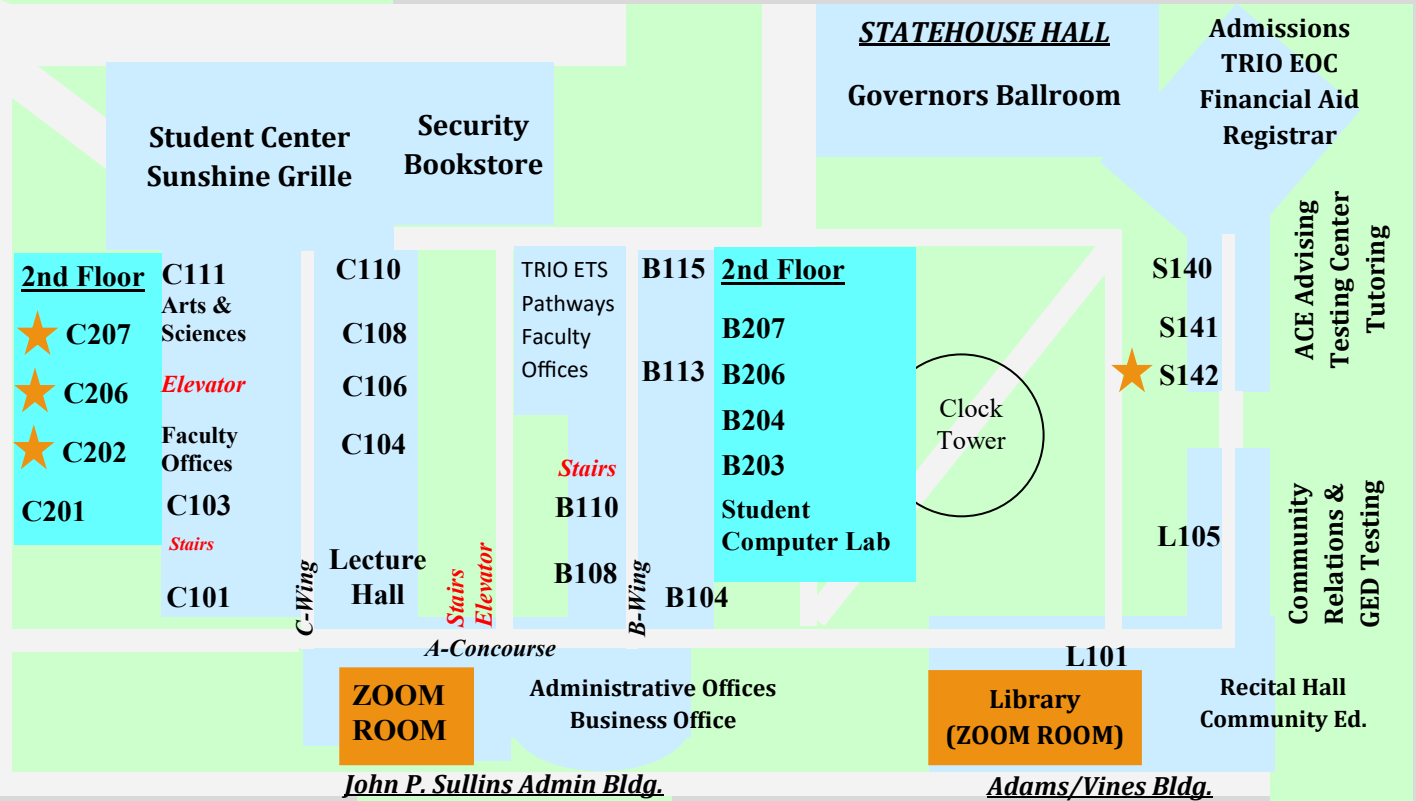

# Available Zoom Overflow Rooms/Computer Labs

**Wellness Center**  
 1st Floor—Gym, Aerobics Rm & Weight Rm  
 2nd Floor—TRIO Student Support Services & W Classrooms 202, 203, & 208

**Nibco Childcare Center**

Walkway to Center for Allied Tech

## CAMPUS MAP

**Angela Wren Nursing & Allied Health Center**

**Admin. Building**  
 A-Concourse: A108—Zoom Room  
 C-Wing: C202, C206, C207—Classrooms

**Statehouse Hall**  
 S142—Classroom

**Adam Vines Building**  
 Library

★ = Zoom Overflow Rooms

South Division Street